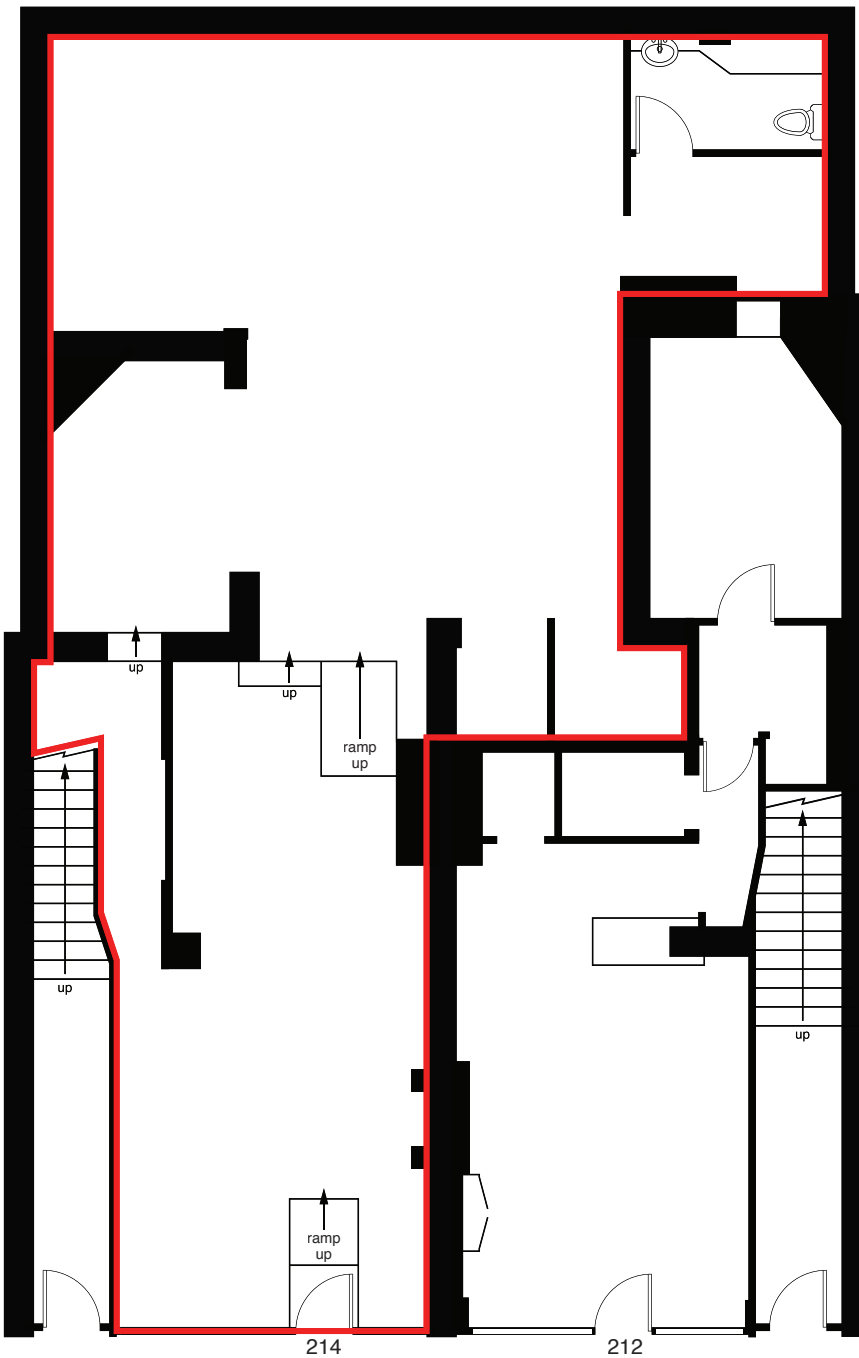

Shop Premises
214 Kensington Park Road
London
W11 1NR

Scale 1:100

Ground Floor

PAVEMENT OF KENSINGTON PARK ROAD

NOTES	
Magnolia Square Limited 20 Broadwick Street Soho London W1F 8HT	
020 7479 4855	
PRINT AT A4	
PROJECT 214 Kensington Pk Rd London W11 1NR	
MEASURED SURVEY	
DRAWING TITLE LEASEPLAN	
SCALE 1:100	DATE Oct 13
DRAWING NUMBER 1	8615